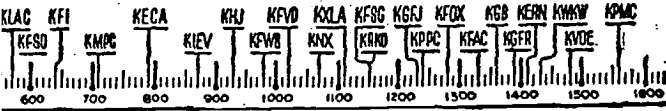

YOUR RADIO TODAY

CHURCH SERVICES

7:30 A.M.
 KMPC-Bible Class.
8 A.M.
 KFI-Christian Science
 KHJ-Bible Class.
 KFAC-Country Ch.
 KECA-Israel.
 KNX-Church of Air.
 8:15 A.M.
 KLAC-Christ Church.
 8:30 A.M.
 KMPC-Chapel Hour.
 KHJ-Prophecy Voice.
 KFWS-Mission.
 KLAC-Unity.
 KFOK-Bible.
9 A.M.